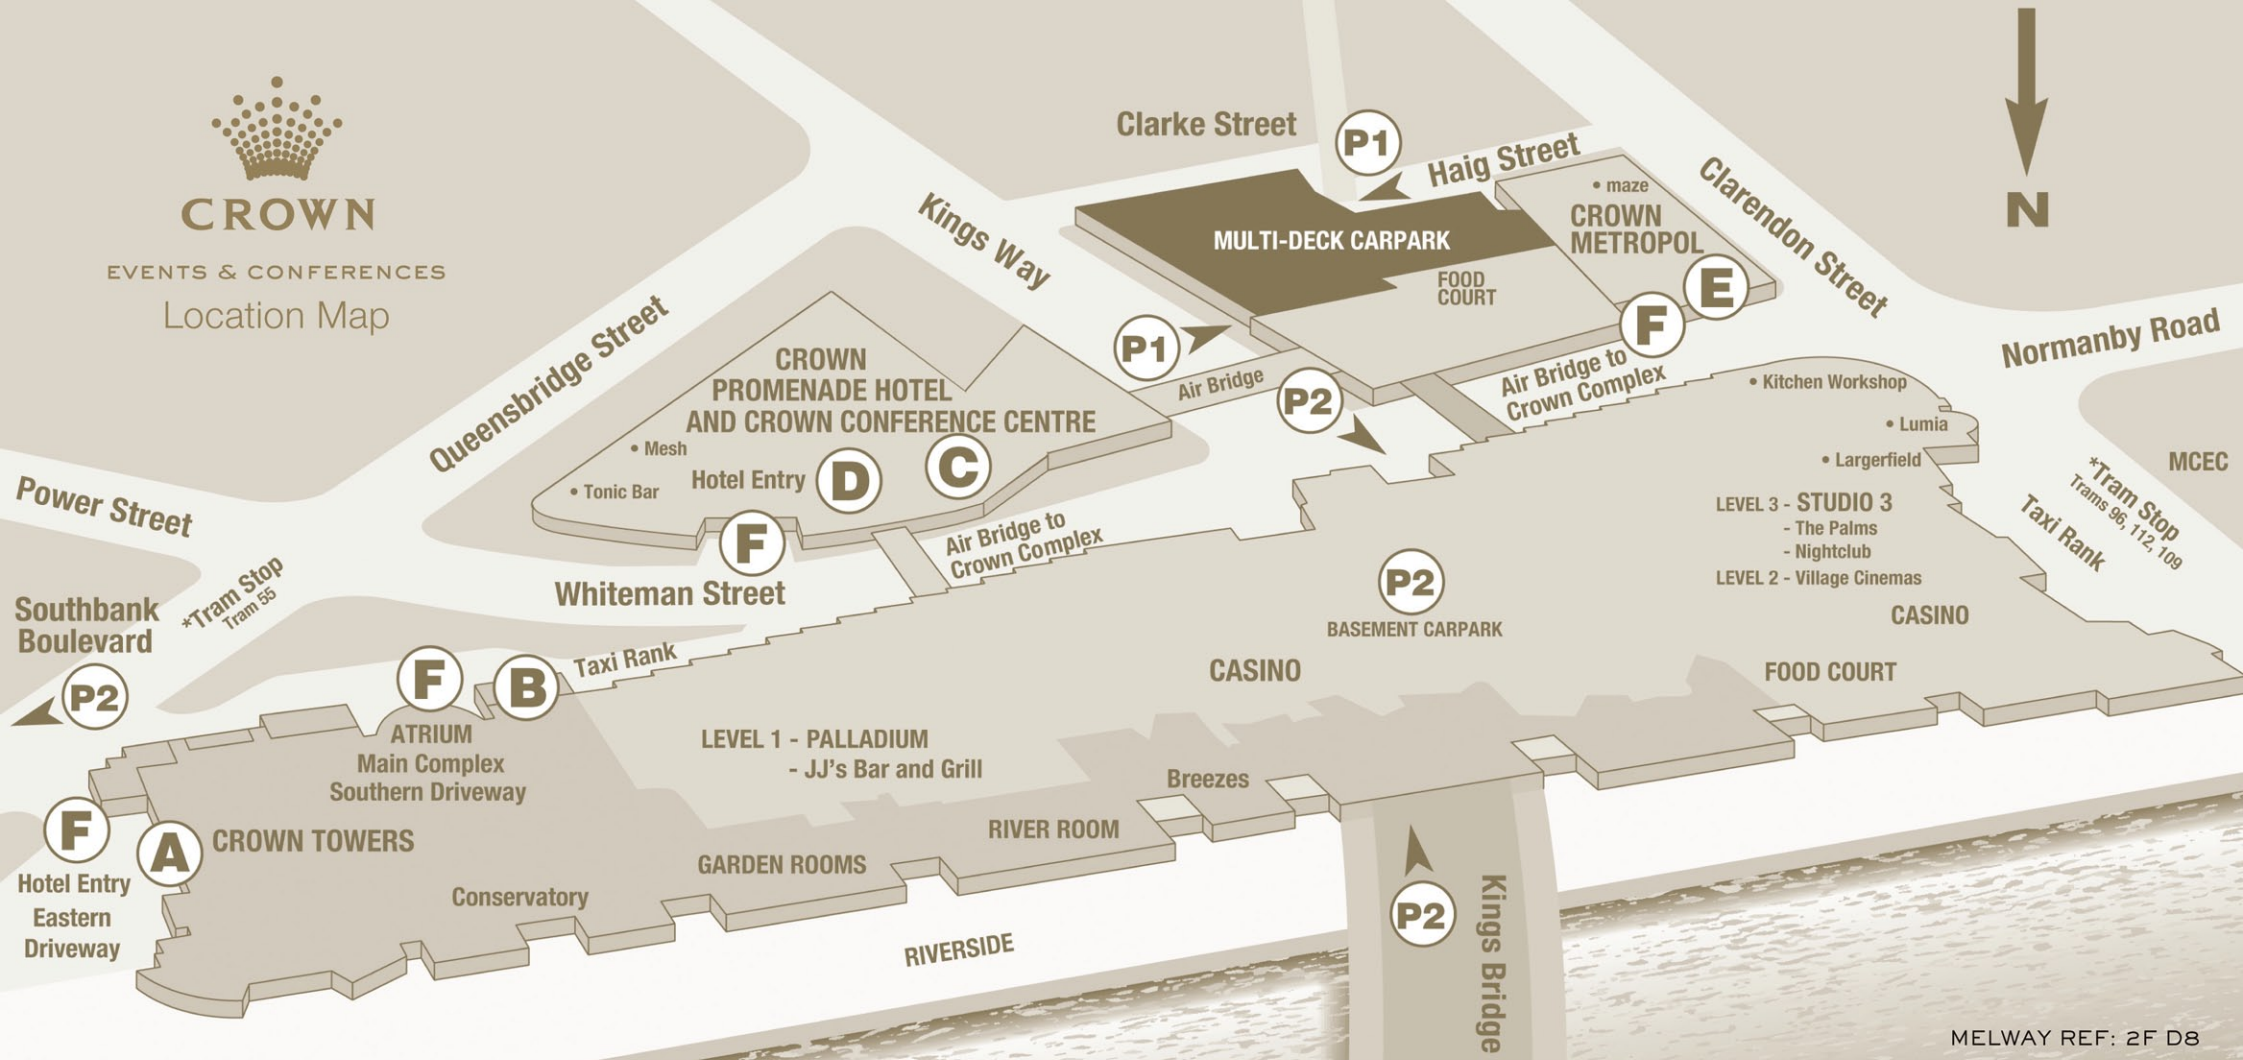

CROWN

EVENTS & CONFERENCES

Location Map

MELWAY REF: 2F D8

A

Crown Towers

Enter via main hotel entrance (Eastern Driveway) on Whiteman Street or Queensbridge Street. Valet parking available, charges apply per 24 hours.

B

Main Crown Complex

Valet parking for guests attending an event or conference at Crown - Please arrive at the main complex entrance (Southern Driveway) via Whiteman or Queensbridge Streets. Charges apply per 24hrs.

F

Driveways

Crown Towers Eastern and Southern
Crown Promenade Hotel
Crown Metropol

P1 + P2

Car Parking

P1 - Multi-Deck Car Parking. To self park please enter from Kings Way, Clarke Street or Haig Street.

P2 - Basement Car Parking. To self park please enter via Whiteman Street or Southbank Boulevard.

D

Crown Promenade Hotel

Enter via main entrance (Promenade Driveway) via Whiteman Street off Queensbridge Street. Valet parking available, charges apply per 24 hours.

A WORLD OF ENTERTAINMENT™